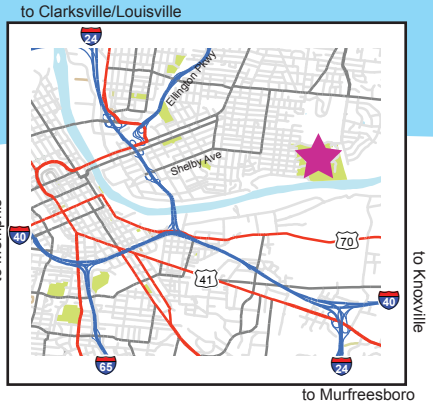

Cars Enter Shelby Park Here
 Davidson St →

COURSE LEGEND

- Mile Markers
- Cheer Station
- GOTR Gathering Point
- Parking

Featuring a flat course that meanders through Shelby Park, this fundraising event serves as the season-ending achievement run for the GOTR girls and as a Nashville Striders Grand Prix series race. All community members are welcome to participate.

USATF-Certified Course TN09029MS

Girls on the run
 Nashville, TN
5k

May 5, 2012
8:30 am